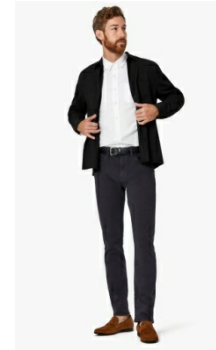

34 CHARISMA IRON COMFORT
Style #: H001118-31692
Season: FW21
Wholesale: $74.00
M.S.R.P.: $185.00
Sizes: 32 x 30 - 54 x 38
Color: IRON COMFORT